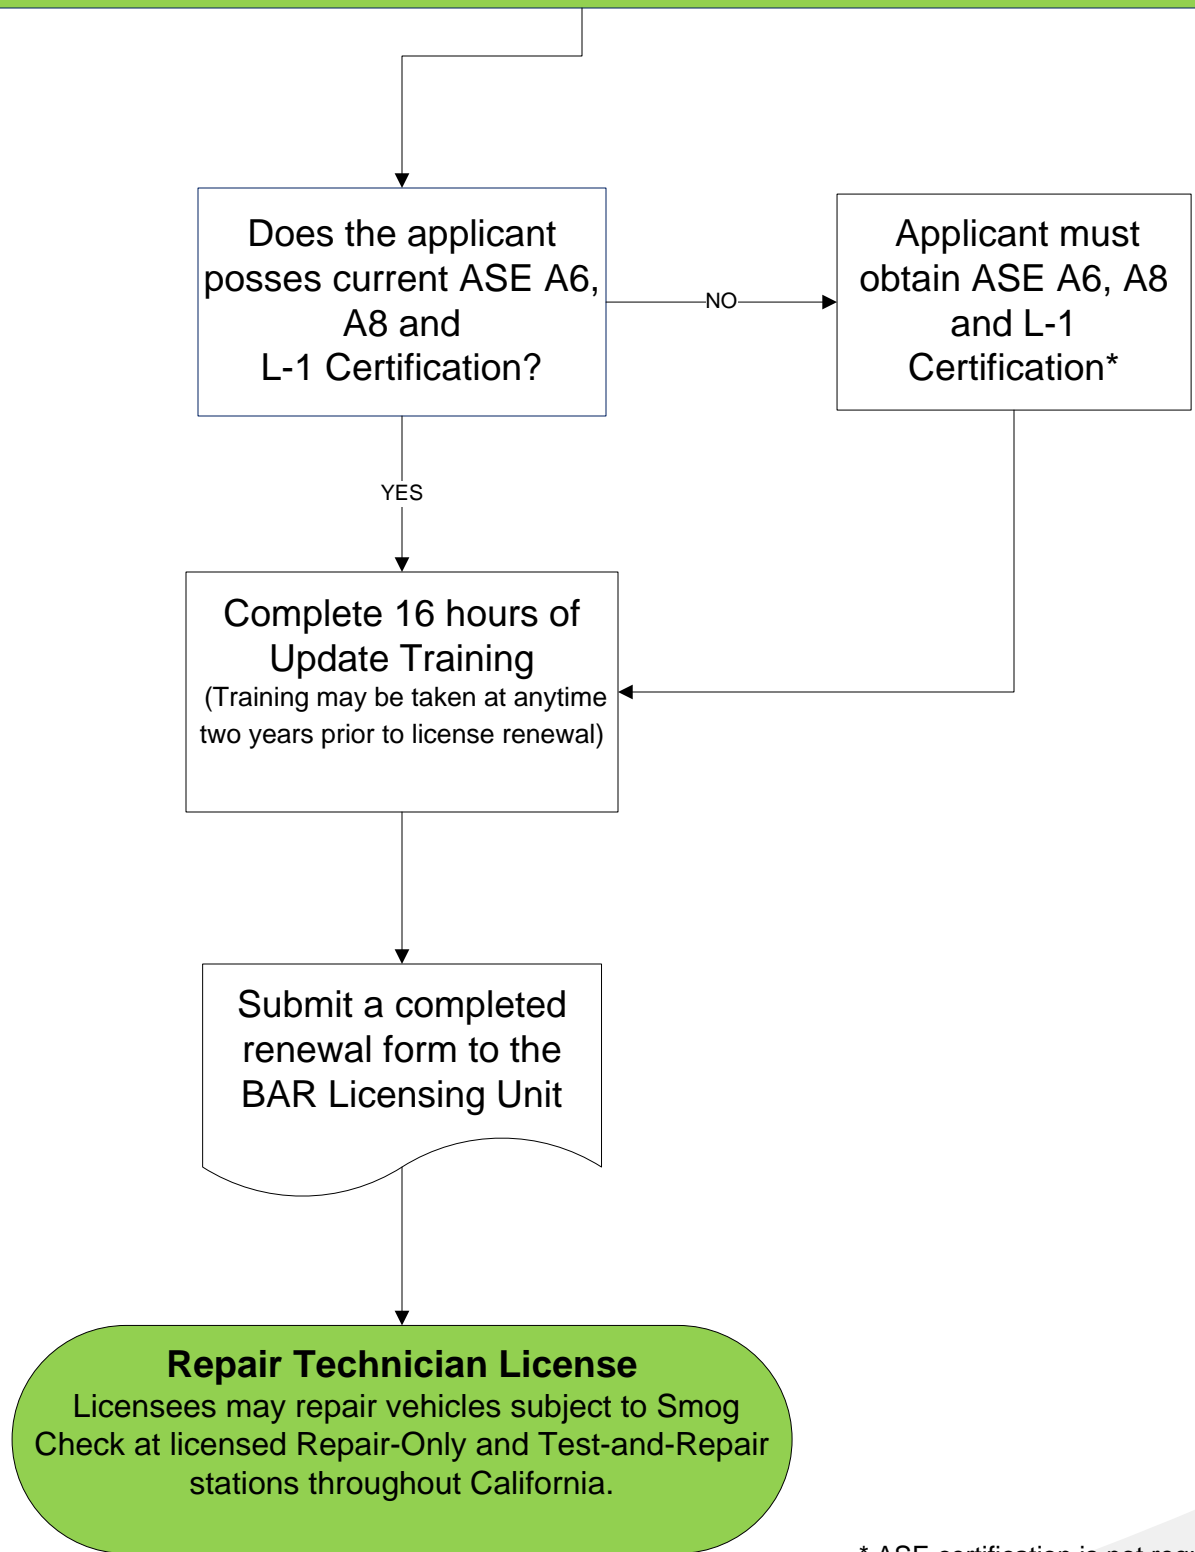

Smog Check Repair Technician Renewal

Applicant must possess current ASE A6, A8 and L-1 Certification

* ASE certification is not required for renewal applicants who have successfully completed the BAR Specified Diagnostic and Repair Training within the last five years.